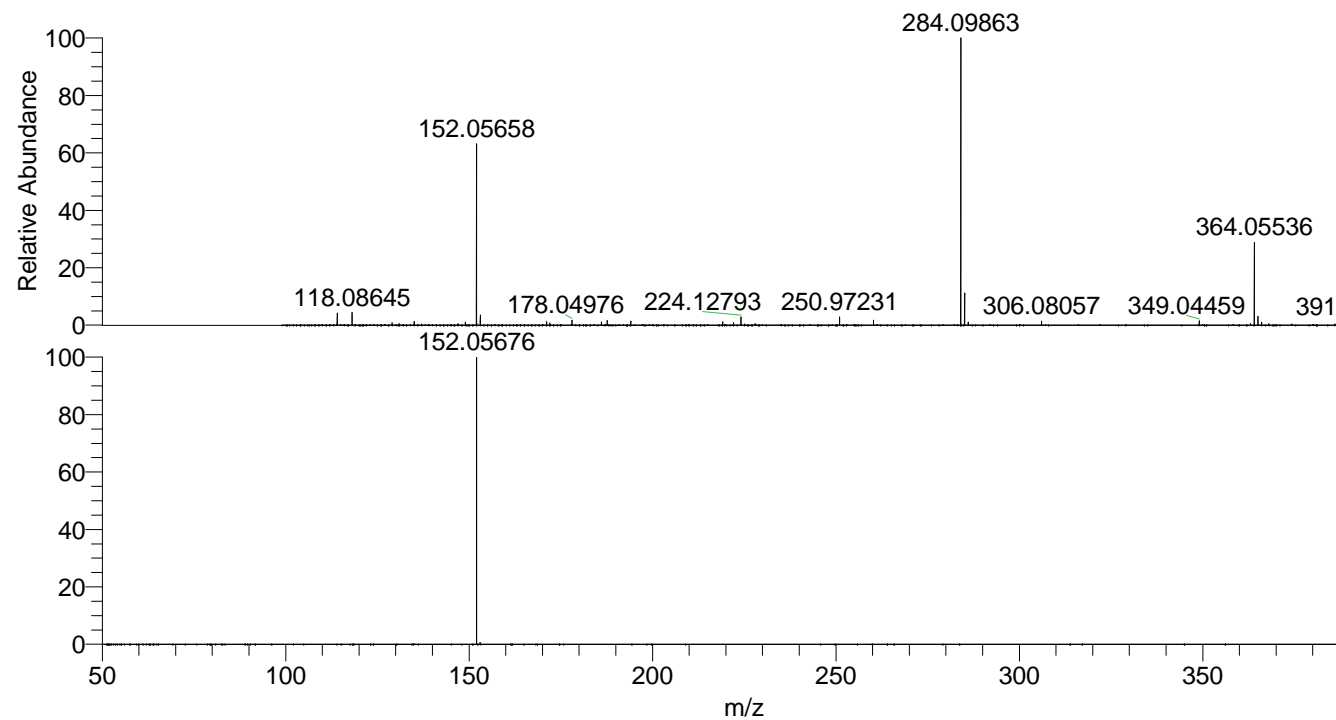

RT: 0.00 - 22.00

NL: 8.71E7
 Base Peak m/z=
 100.00000-1500.00000 F: FTMS +
 p ESI Full ms [100.00-1500.00]
 MS Eagrestis

NL: 2.51E6
 Base Peak m/z=
 364.05448-364.05812 F: FTMS + p
 ESI Full ms [100.00-1500.00] MS
 Eagrestis

NL: 1.92E6
 Base Peak m/z=
 50.00000-1500.00000 F: FTMS + p
 ESI d Full ms2 364.06@hcd35.00
 [50.00-390.00] MS Eagrestis

Eagrestis#983-1032 RT: 2.44-2.56 AV: 9

F: FTMS + p ESI d Full ms2 364.06 ...

m/z= 50.00000-1000.00000

m/z	Intensity	Relative
152.05676	942640.4	100.00
153.04053	6077.7	0.64

NL: 8.50E6
 Eagrestis#991 RT: 2.46
 AV: 1 T: FTMS + p ESI
 Full ms [100.00-1500.00]

NL: 9.13E5
 Eagrestis#944-1048 RT:
 2.44-2.56 AV: 9 F: FTMS
 + p ESI d Full ms2
 364.06@hcd35.00
 [50.00-390.00]