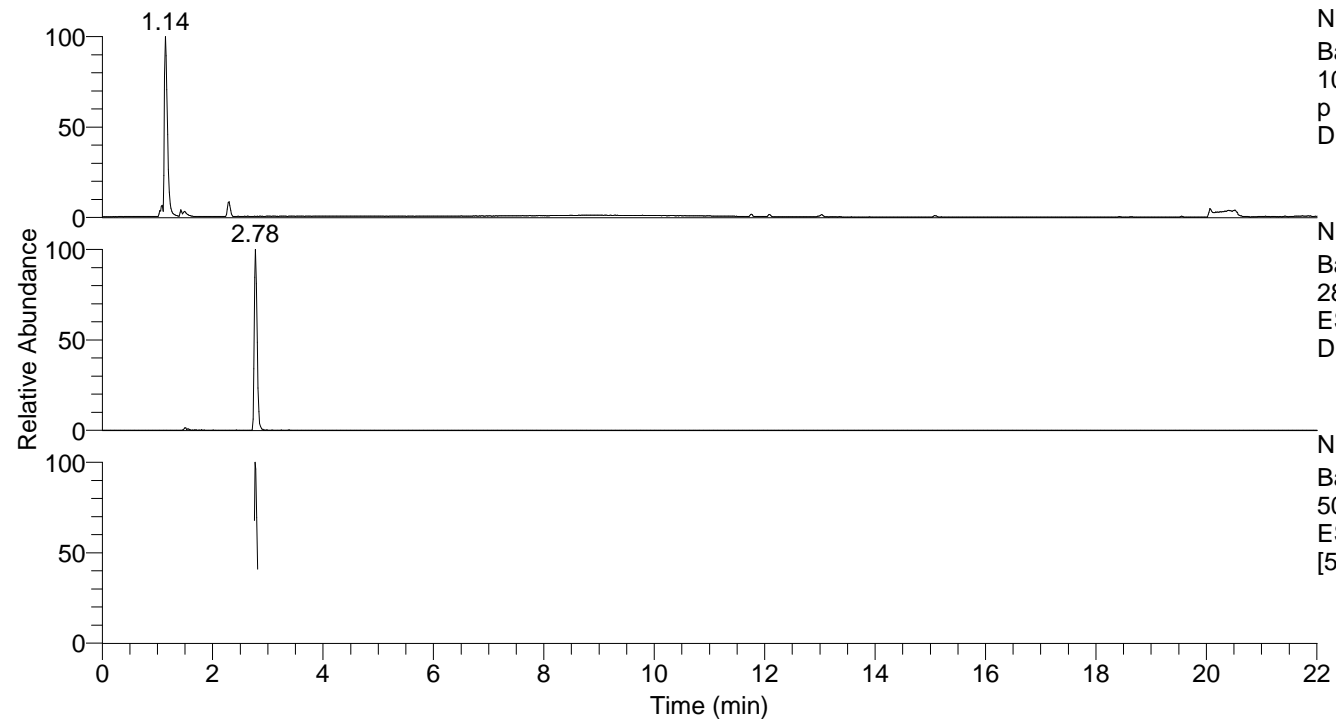

RT: 0.00 - 22.00

NL: 9.09E7
 Base Peak m/z=
 100.00000-1500.00000 F: FTMS +
 p ESI Full ms [100.00-1500.00] MS
 Drassodessp1

NL: 5.75E5
 Base Peak m/z=
 284.09807-284.10091 F: FTMS + p
 ESI Full ms [100.00-1500.00] MS
 Drassodessp1

NL: 4.45E5
 Base Peak m/z=
 50.00000-1500.00000 F: FTMS + p
 ESI d Full ms2 284.10@hcd35.00
 [50.00-310.00] MS Drassodessp1

Drassodessp1#1103-1119 RT: 2.76-2.80

F: FTMS + p ESI d Full ms2 284.10 ...

m/z = 50.00000-1000.00000