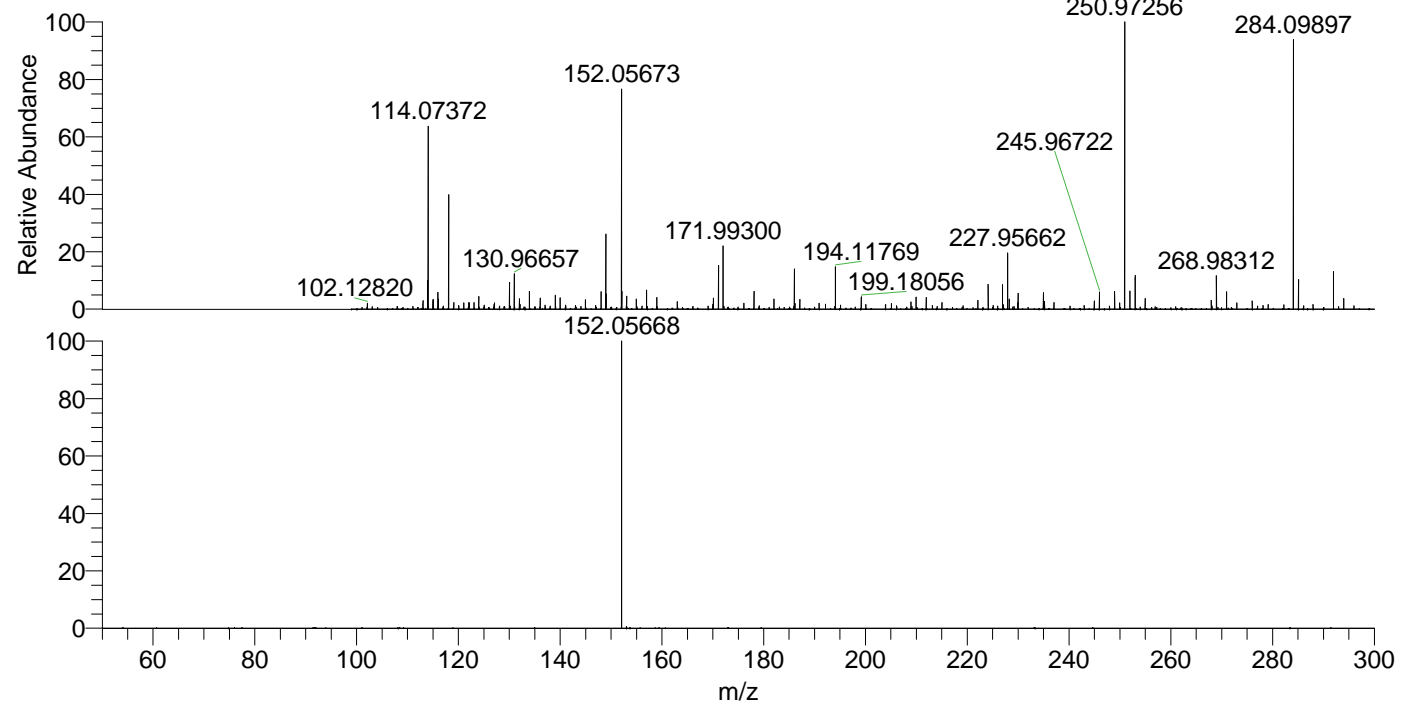

RT: 0.00 - 22.00

NL: 9.09E7
 Base Peak m/z=
 100.00000-1500.00000 F: FTMS +
 p ESI Full ms [100.00-1500.00] MS
 Drassodessp1

NL: 5.75E5
 Base Peak m/z=
 284.09807-284.10091 F: FTMS + p
 ESI Full ms [100.00-1500.00] MS
 Drassodessp1

NL: 4.45E5
 Base Peak m/z=
 50.00000-1500.00000 F: FTMS + p
 ESI d Full ms2 284.10@hcd35.00
 [50.00-310.00] MS Drassodessp1

Drassodessp1#1103-1119 RT: 2.76-2.80

F: FTMS + p ESI d Full ms2 284.10 ...

m/z = 50.00000-1000.00000

m/z	Intensity	Relative
152.05668	343532.4	100.00
153.04109	2068.0	0.60

NL: 5.88E5
 Drassodessp1#1111 RT:
 2.78 AV: 1 T: FTMS + p
 ESI Full ms
 [100.00-1500.00]

NL: 3.36E5
 Drassodessp1#1095-1124
 RT: 2.76-2.80 AV: 4 F:
 FTMS + p ESI d Full ms2
 284.10@hcd35.00
 [50.00-310.00]