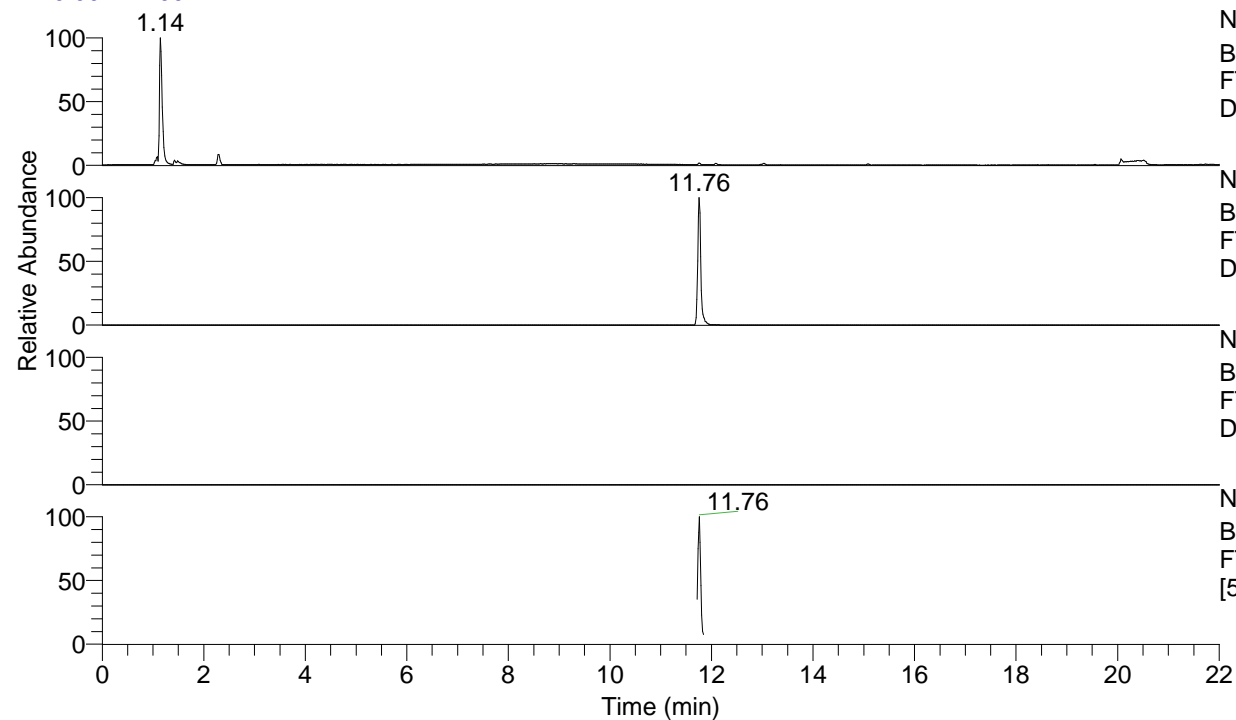

RT: 0.00 - 22.00

NL: 9.09E7

Base Peak m/z= 100.00000-1500.00000 F:  
FTMS + p ESI Full ms [100.00-1500.00] MS  
Drassodessp1

NL: 1.73E6

Base Peak m/z= 267.14438-267.14706 F:  
FTMS + p ESI Full ms [100.00-1500.00] MS  
Drassodessp1

NL: 0

Base Peak m/z= 134.07610-134.07744 F:  
FTMS + p ESI Full ms [100.00-1500.00] MS  
Drassodessp1

NL: 2.04E5

Base Peak m/z= 50.00000-1500.00000 F:  
FTMS + p ESI d Full ms2 267.15@hcd35.00  
[50.00-290.00] MS Drassodessp1

Drassodessp1#4678-4706 RT:

F: FTMS + p ESI d Full ms2 267.15 ...

m/z= 50.00000-1000.00000

m/z	Intensity	Relative
60.05648	11555.4	8.33
72.08153	52530.9	37.88
97.07665	1567.0	1.13
114.10285	100656.4	72.59
115.08696	17987.2	12.97
131.12919	138671.0	100.00
137.02323	62403.8	45.00
166.05038	1595.9	1.15
179.04476	1577.4	1.14
207.11268	64274.9	46.35
208.09683	115702.0	83.44
225.12362	4681.6	3.38
233.09247	7052.3	5.09
250.11863	27613.5	19.91
267.14490	102861.2	74.18

NL: 1.68E6

Drassodessp1#4693 RT:  
11.76 AV: 1 T: FTMS + p  
ESI Full ms  
[100.00-1500.00]

NL: 1.39E5

Drassodessp1#4678-4710  
RT: 11.72-11.79 AV: 6 F:  
FTMS + p ESI d Full ms2  
267.15@hcd35.00  
[50.00-290.00]