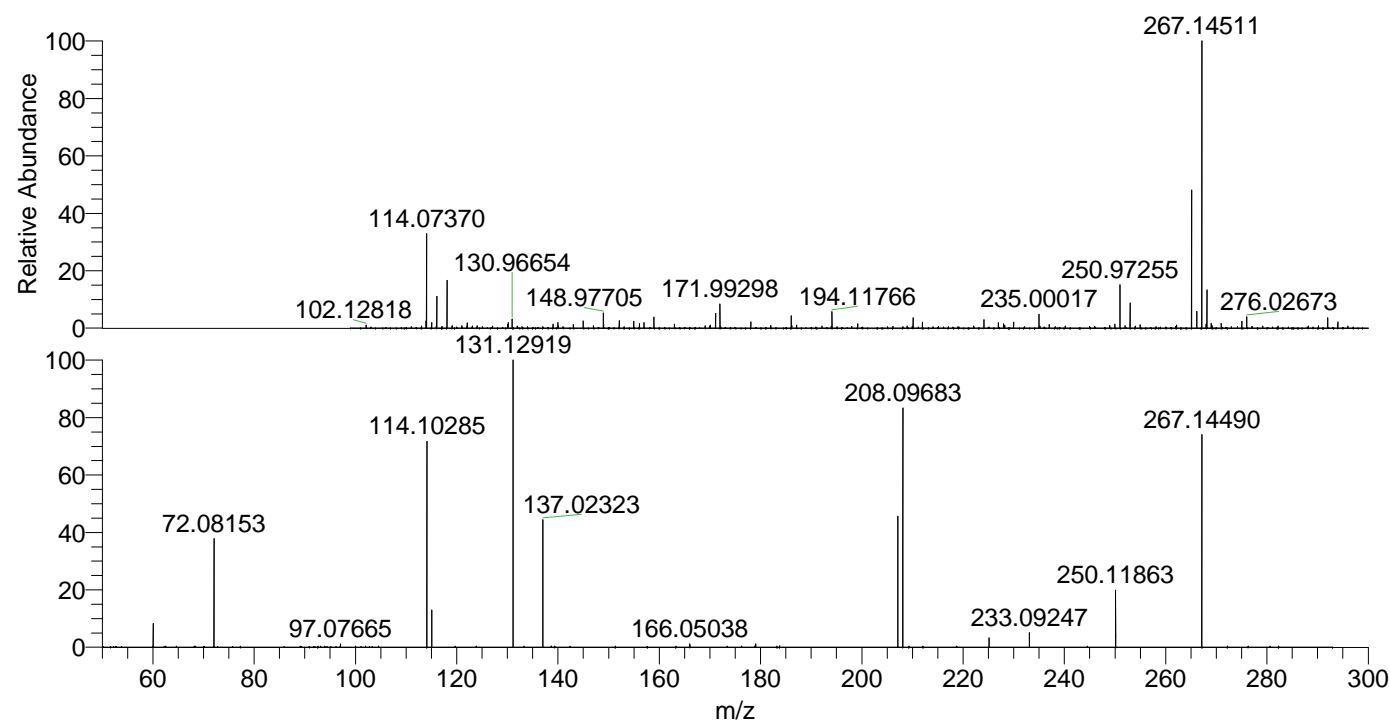

NL: 0

Base Peak m/z= 134.07610-134.07744 F:  
FTMS + p ESI Full ms [100.00-1500.00] MS  
Drassodessp1

NL: 2.04E5

Base Peak m/z= 50.00000-1500.00000 F:  
FTMS + p ESI d Full ms2 267.15@hcd35.00  
[50.00-290.00] MS Drassodessp1

Drassodessp1#4678-4706 RT:

F: FTMS + p ESI d Full ms2 267.15 ...

m/z= 50.00000-1000.00000

m/z	Intensity	Relative
60.05648	11555.4	8.33
72.08153	52530.9	37.88
97.07665	1567.0	1.13
114.10285	100656.4	72.59
115.08696	17987.2	12.97
131.12919	138671.0	100.00
137.02323	62403.8	45.00
166.05038	1595.9	1.15
179.04476	1577.4	1.14
207.11268	64274.9	46.35
208.09683	115702.0	83.44
225.12362	4681.6	3.38
233.09247	7052.3	5.09
250.11863	27613.5	19.91
267.14490	102861.2	74.18

NL: 1.68E6

Drassodessp1#4693 RT:  
11.76 AV: 1 T: FTMS + p  
ESI Full ms  
[100.00-1500.00]

NL: 1.39E5

Drassodessp1#4678-4710  
RT: 11.72-11.79 AV: 6 F:  
FTMS + p ESI d Full ms2  
267.15@hcd35.00  
[50.00-290.00]