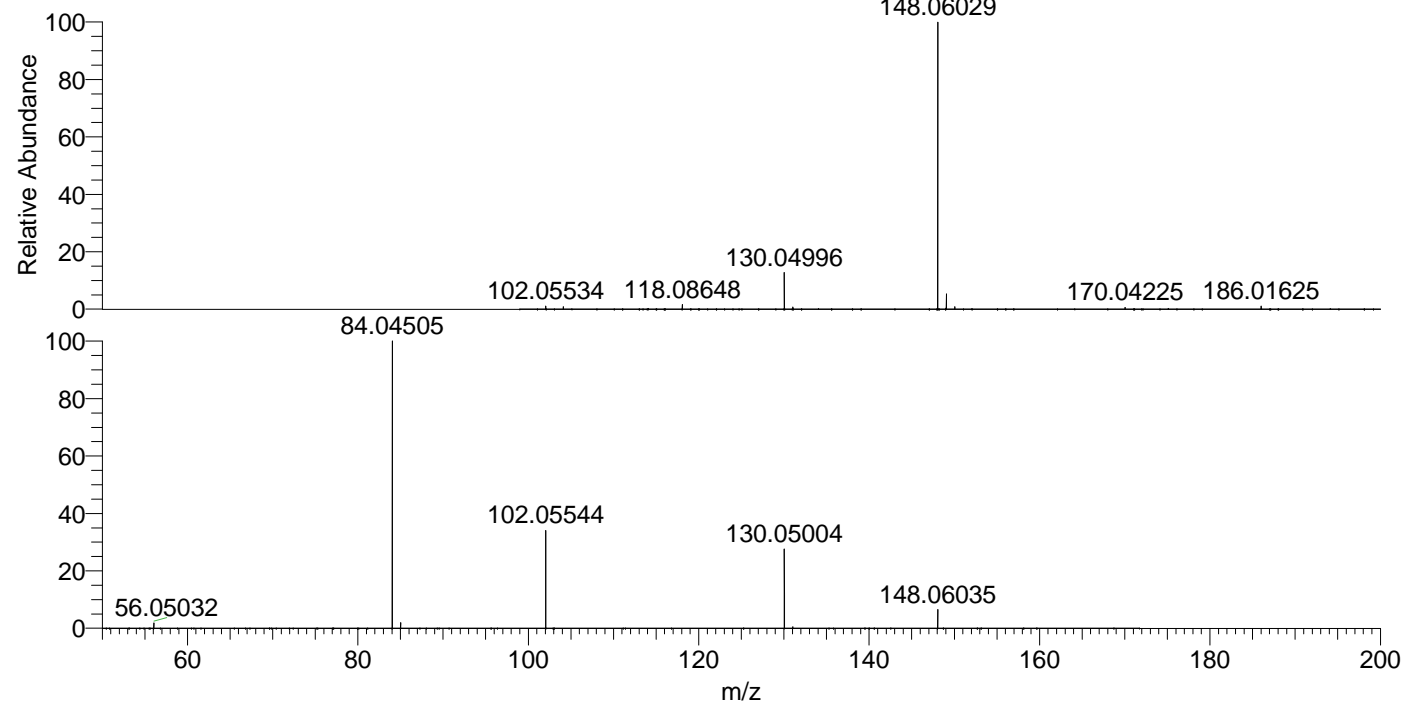

NL: 8.99E7
Drassodessp1#457 RT:
1.14 AV: 1 T: FTMS + p
ESI Full ms
[100.00-1500.00]

NL: 3.41E7
Drassodessp1#441-482
RT: 1.11-1.20 AV: 8 F:
FTMS + p ESI d Full ms2
148.06@hcd35.00
[50.00-170.00]