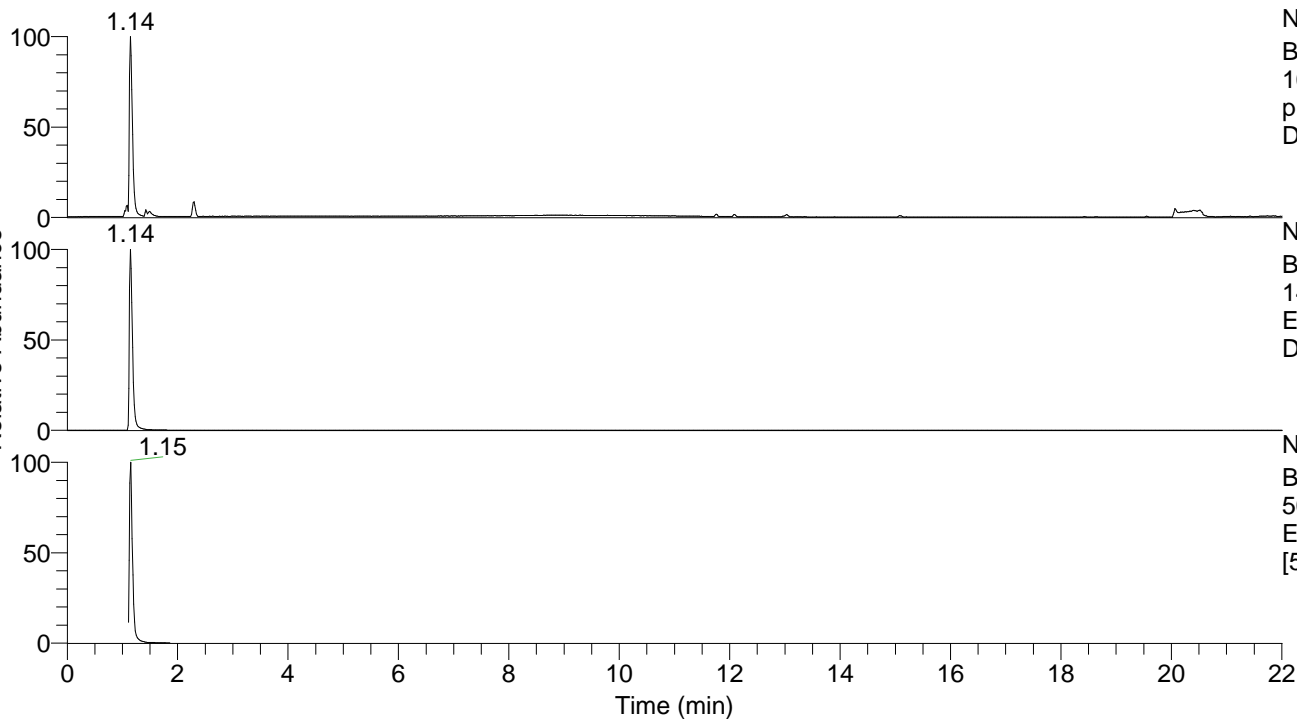

RT: 0.00 - 22.00

NL: 9.09E7  
 Base Peak m/z=  
 100.00000-1500.00000 F: FTMS + p  
 ESI Full ms [100.00-1500.00] MS  
 Drassodessp1

NL: 9.09E7  
 Base Peak m/z=  
 148.06024-148.06172 F: FTMS + p  
 ESI Full ms [100.00-1500.00] MS  
 Drassodessp1

NL: 6.50E7  
 Base Peak m/z=  
 50.00000-1500.00000 F: FTMS + p  
 ESI d Full ms2 148.06@hcd35.00  
 [50.00-170.00] MS Drassodessp1

Drassodessp1#442-482 RT: 1.11-1.20 AV: 8

F: FTMS + p ESI d Full ms2 148.06@hc ...