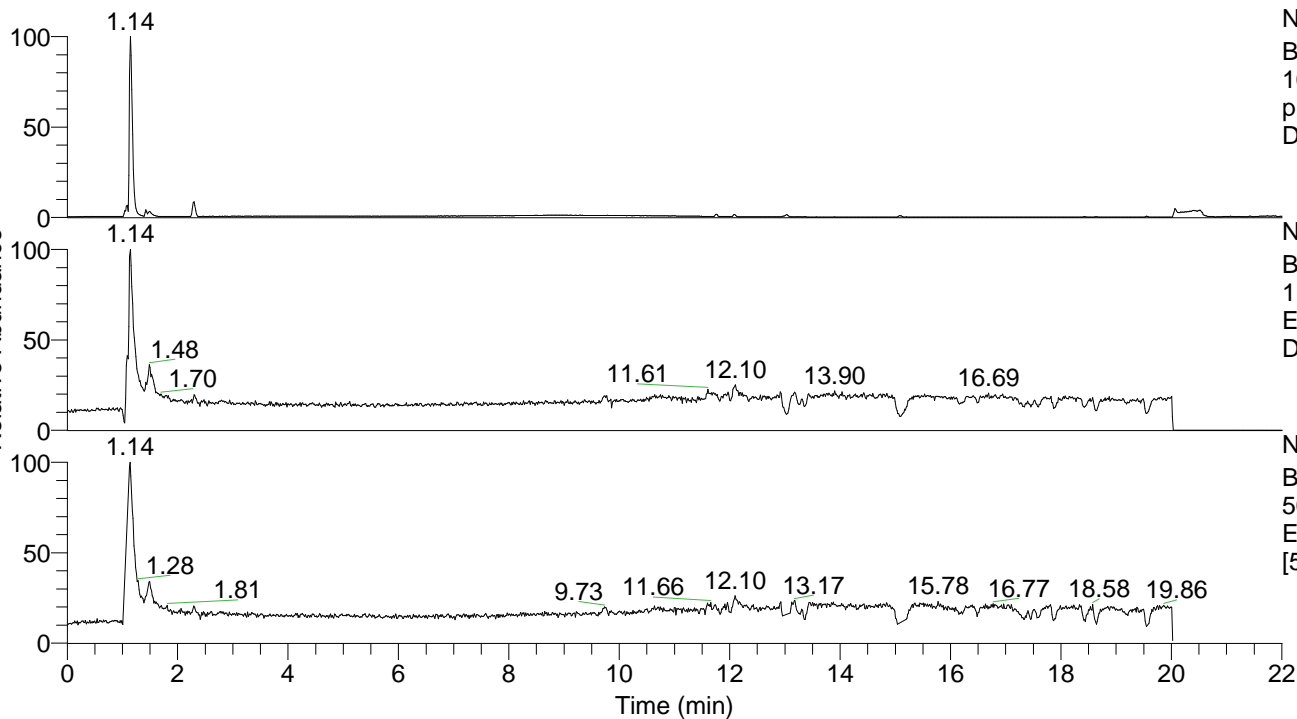

RT: 0.00 - 22.00

NL: 9.09E7
 Base Peak m/z=
 100.00000-1500.00000 F: FTMS + p
 ESI Full ms [100.00-1500.00] MS
 Drassodessp1

NL: 1.50E6
 Base Peak m/z=
 118.08621-118.08739 F: FTMS + p
 ESI Full ms [100.00-1500.00] MS
 Drassodessp1

NL: 1.61E6
 Base Peak m/z=
 50.00000-1500.00000 F: FTMS + p
 ESI d Full ms2 118.09@hcd35.00
 [50.00-140.00] MS Drassodessp1

Drassodessp1#450-472 RT: 1.13-1.18 AV: 5
 F: FTMS + p ESI d Full ms2 118.09@h ...
 m/z= 50.00000-1000.00000

m/z	Intensity	Relative
58.06593	72428.7	5.36
59.07379	81298.8	6.01
118.08655	1351983.4	100.00

148.06026 NL: 7.06E7
 Drassodessp1#451 RT:
 1.13 AV: 1 T: FTMS + p
 ESI Full ms
 [100.00-1500.00]

NL: 1.35E6
 Drassodessp1#439-476
 RT: 1.13-1.18 AV: 5 F:
 FTMS + p ESI d Full ms2
 118.09@hcd35.00
 [50.00-140.00]